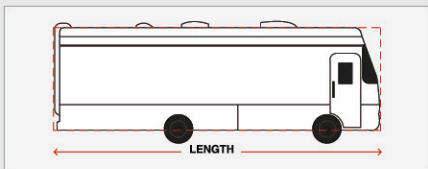

How to Measure Your RV

Measure your RV from the longest two points to determine proper fit, including bumpers, spare tire and ladder - but excluding hitch. Cover is designed to accommodate rooftop accessories so no need to account for A/C or vents.

CLASS A