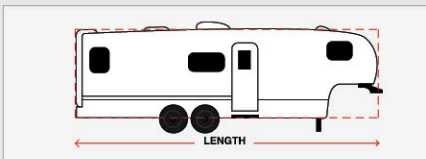

How to Measure Your RV

Measure your RV from the longest two points to determine proper fit, including bumpers, spare tire and ladder - but excluding hitch. Cover is designed to accommodate rooftop accessories so no need to account for A/C or vents.

CLASS A

CLASS C

TRAVEL TRAILER

5TH WHEEL

TOY HAULER

TRUCK CAMPER

CLASS B

FOLDING/HI-LO TRAILER

TO MEASURE FOR THE RV ROOF COVER:

Measure the length of your **roof**, not the length of your RV.

Choosing Your Fabric By Climate:

Choose your cover based on the climate where you live.

All Climate

Sunbrella™
Tyvek® RV
UV Hydro

Moderate

Tyvek® RV
SFS AquaShed™

100% Polypropylene covers are recommended for short term storage and dust covers