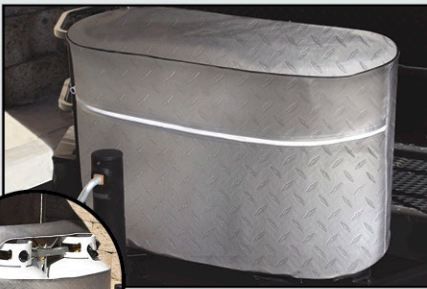

Zipper Access to Controls

Diamond Plated Vinyl Propane Tank Cover

- Super heavy-duty vinyl construction
- Designed to look and feel like diamond plated steel
- Secures with elasticized bottom hem
- Zipper access to controls (not featured on single 20 models)
- UV and cold crack treated

Part #: Tank: LB. Gal.

2711	Single	20	5
2712	Double	20	5
2713	Double	30	7.5
2714	Double	40	10