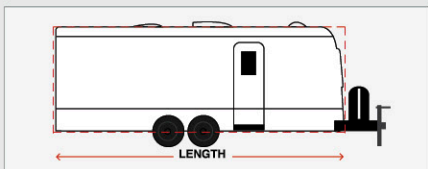

How to Measure Your RV

Measure your RV from the longest two points to determine proper fit, including bumpers, spare tire and ladder - but excluding hitch. Cover is designed to accommodate rooftop accessories so no need to account for A/C or vents.

CLASS A

CLASS C

TRAVEL TRAILER

5TH WHEEL

TOY HAULER

TRUCK CAMPER

CLASS B

FOLDING/HI-LO TRAILER

TO MEASURE FOR THE RV ROOF COVER:

Measure the length of your **roof**, not the length of your RV.

Choosing Your Fabric By Climate:

Choose your cover based on the climate where you live.

All Climate

Sunbrella™
Tyvek® RV
UV Hydro

Moderate

Tyvek® RV
SFS AquaShed™

100% Polypropylene covers are recommended for short term storage and dust covers