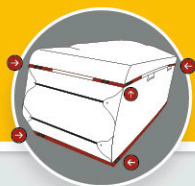

Slip-Seam Strap System

Cinching

Air Vents

Weighted Buckle Toss-Under

CLASS A

Part #:	Length:	Part #:	Length:
64823	25' - 28'	64826	34'1" - 37'
64824	28'1" - 31'	64827	37'1" - 40'
64825	31'1" - 34'	64829	All Via & Reyo