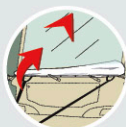

SFS AQUASHED™ GOOSENECK TRAILER

Part #:	Length:
46011	Up to 24'6"
46012	24'7" - 28'6"
46013	28'7" - 31'6"
46014	31'7" - 34'6"

Class A Windshield Cover

Tyvek® RV

ATTACHES AT MIRROR & ROOFTOP ACCESSORY

WEIGHTED STRAP FOR EASY INSTALLATION