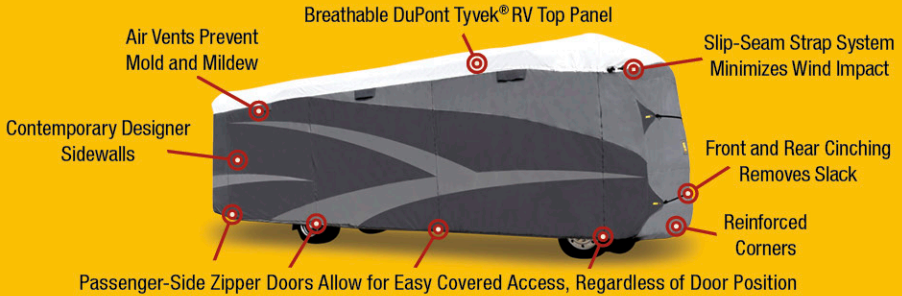

CLASS B

64866	24' Era
64867	21' Travato/Rialta

Contour-Fit RV Covers

ALL CLIMATE + WIND DESIGNER SERIES Tyvek® RV

- For all climates and designed to withstand wind
- Patent pending Slip-Seam Strap System cinches at top and bottom for a perfectly snug fit and to minimize wind impact
- Tyvek® RV top panel and triple layer polypropylene sides bead water on contact
- Extra reinforcements on top and bottom
- Water resistant yet breathable
- Storage bag included
- Comes with 4 Free Travel Tyre Gards
- The industry's strongest 3 year warranty