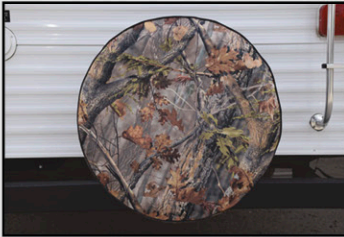

GAME CREEK "OAKS" CAMO TIRE COVER

- Protect your spare tire from damaging uv rays with these durable camouflage covers
- Designed to look like a 3-D forest and blends into most any landscape
- Elasticized rear seam for a snug fit
- Bottom drainage to prevent moisture build-up
- UV and cold crack treated
- Features durable PET material

A	B	C	E	F	I	J
34"	32 1/4"	31 1/4"	29 3/4"	29"	28"	27"
8751	8752	8753	8754	8755	8756	8757

L	N	O
25 1/2"	24"	21 1/2"
8758	8759	8760

Use the fit chart below to find your Tire Cover size:

DIAMETER: TIRE SIZE:

A 34"	FITS ALL 19.5" WHEELS		
B 32 1/4"	7.50 x 16	315 70R 15	255 85R 16
C 31 1/4"	7.00 x 16 7.50 x 15 10 x 16.5 10 x 17.5 8.00 x 17.5	7.60 x 15 H78 x 16 255 70R 16 265 75R 16 275 70R 16	265 75R 15 245 75R 16 235 85R 16 215 85R 16 9.50 R 16.5
E 29 3/4"	6.50 x 16 9.00 x 15 7.00 x 15 L78 x 15 9.15 x 15	9.50 R 15 9.50 x 16.5 8.75 x 16.5 7.00 x 17.5	255 75R 15 950 75R 15 235 75R 16 225 75R 16 205 75R 16
F 29"	6.00 x 16 8.45 x 15 H70 x 15 J78 x 15 J78 x 14	8.55 x 15 7.10 x 15 8.25 x 15 8.85 x 15 8.85 x 14	225 75R 15 235 75R 15 235 75R XL 245 70R 15 235 70R 16 9.00 x 16.5
I 28"	8.55 x 14 8.00 x 15 7.75 x 15 8.50 x 14	7.35 x 15 8.15 x 15 H78 x 15 8.75 x 16	215 75R 14 225 70R 15 215 75R 15 235 70R 15 235 60R 16
J 27"	6.50 x 15 7.75 x 14 9.70 x 15 F78 x 14 E78 x 14 G78 x 14 F78 x 15	7.34 x 14 8.25 x 14 7.00 x 14 8.00 x 14 7.00 x 14.5 7.50 x 14 8.50 ar 14	205 75R 14 205 75R 15 195 75R 15 215 70R 15 225 70R 14 255 60R 15
L 25 1/2"	7.00 x 13 6.50 x 13 6.95 x 14 245 60R 14 245 50R 16 165 80R 15	205 70R 14 215 60R 15 215 60R 16 215 70R 14 235 60R 14 245 60R 16	185 75R 13 195 70R 14 175 80R 14 195 75R 14 185 80R 14 155 80R 15
N 24"	6.00 x 13 165 80R 13 195 70R 13 185 70R 14 225 60R 14 215 50R 15 245 60R 15	B78 x 13 185 80R 13 165 80R 14 205 60R 14 215 60R 14 225 50R 16 245 45R 16	155 R 13 175 80R 13 155 80R 14 195 60R 15 205 60R 15 225
O 21 1/2"	4.50 x 12 5.30 x 12	4.00 x 12 4.80 x 12	6.00 x 9 6.90 x 9