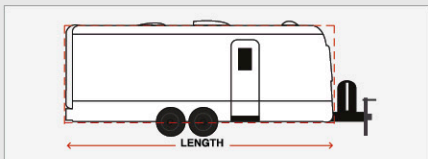

TRAVEL TRAILER