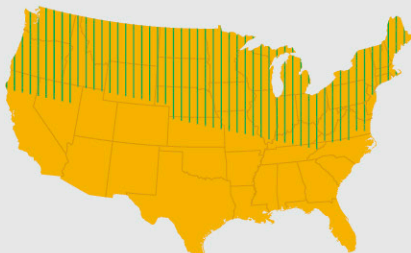

Moderate

Tyvek® RV
SFS AquaShed™

100% Polypropylene covers are recommended for short term storage and dust covers