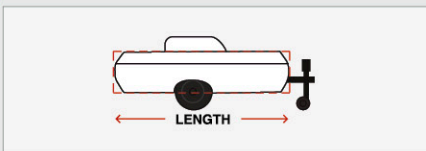

FOLDING/HI-LO TRAILER

TO MEASURE FOR THE RV ROOF COVER:

Measure the length of your **roof**, not the length of your RV.

Choosing Your Fabric By Climate:

Choose your cover based on the climate where you live.

All Climate

Sunbrella™
Tyvek® RV
UV Hydro