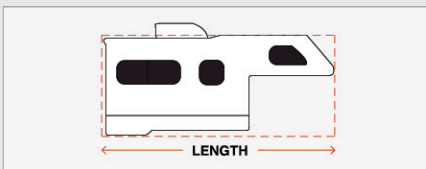

TRUCK CAMPER