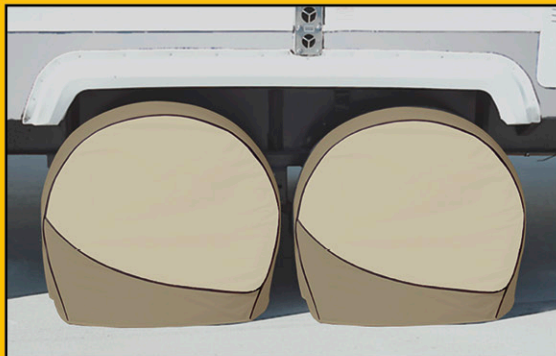

Available Colors: ☐ Tan Designer Series

DESIGNER SERIES TYRE GARDS

- Protect your vehicle's tires from blowouts
- Durable heavy-duty flannel-backed vinyl repels liquid and saves tires from damaging UV rays and other environmental hazards
- Eliminate premature cracking of sidewalls
- Includes storage bag
- 4 Tyre Gards per box

See Page 19 for sizing ▶